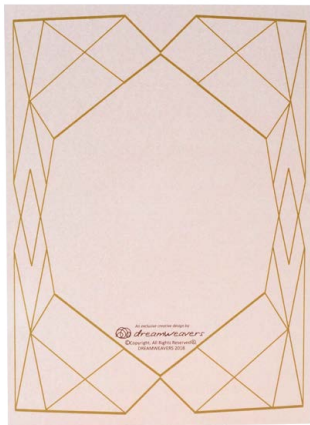

MODERN GEO

PINK / LILAC

© DREAMWEAVERS SINGAPORE