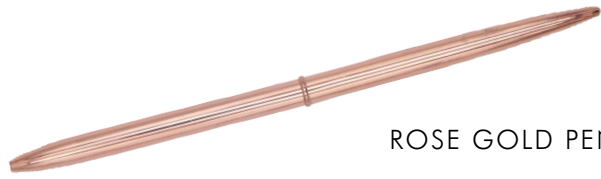

FAVOURS

ROSE GOLD PEN