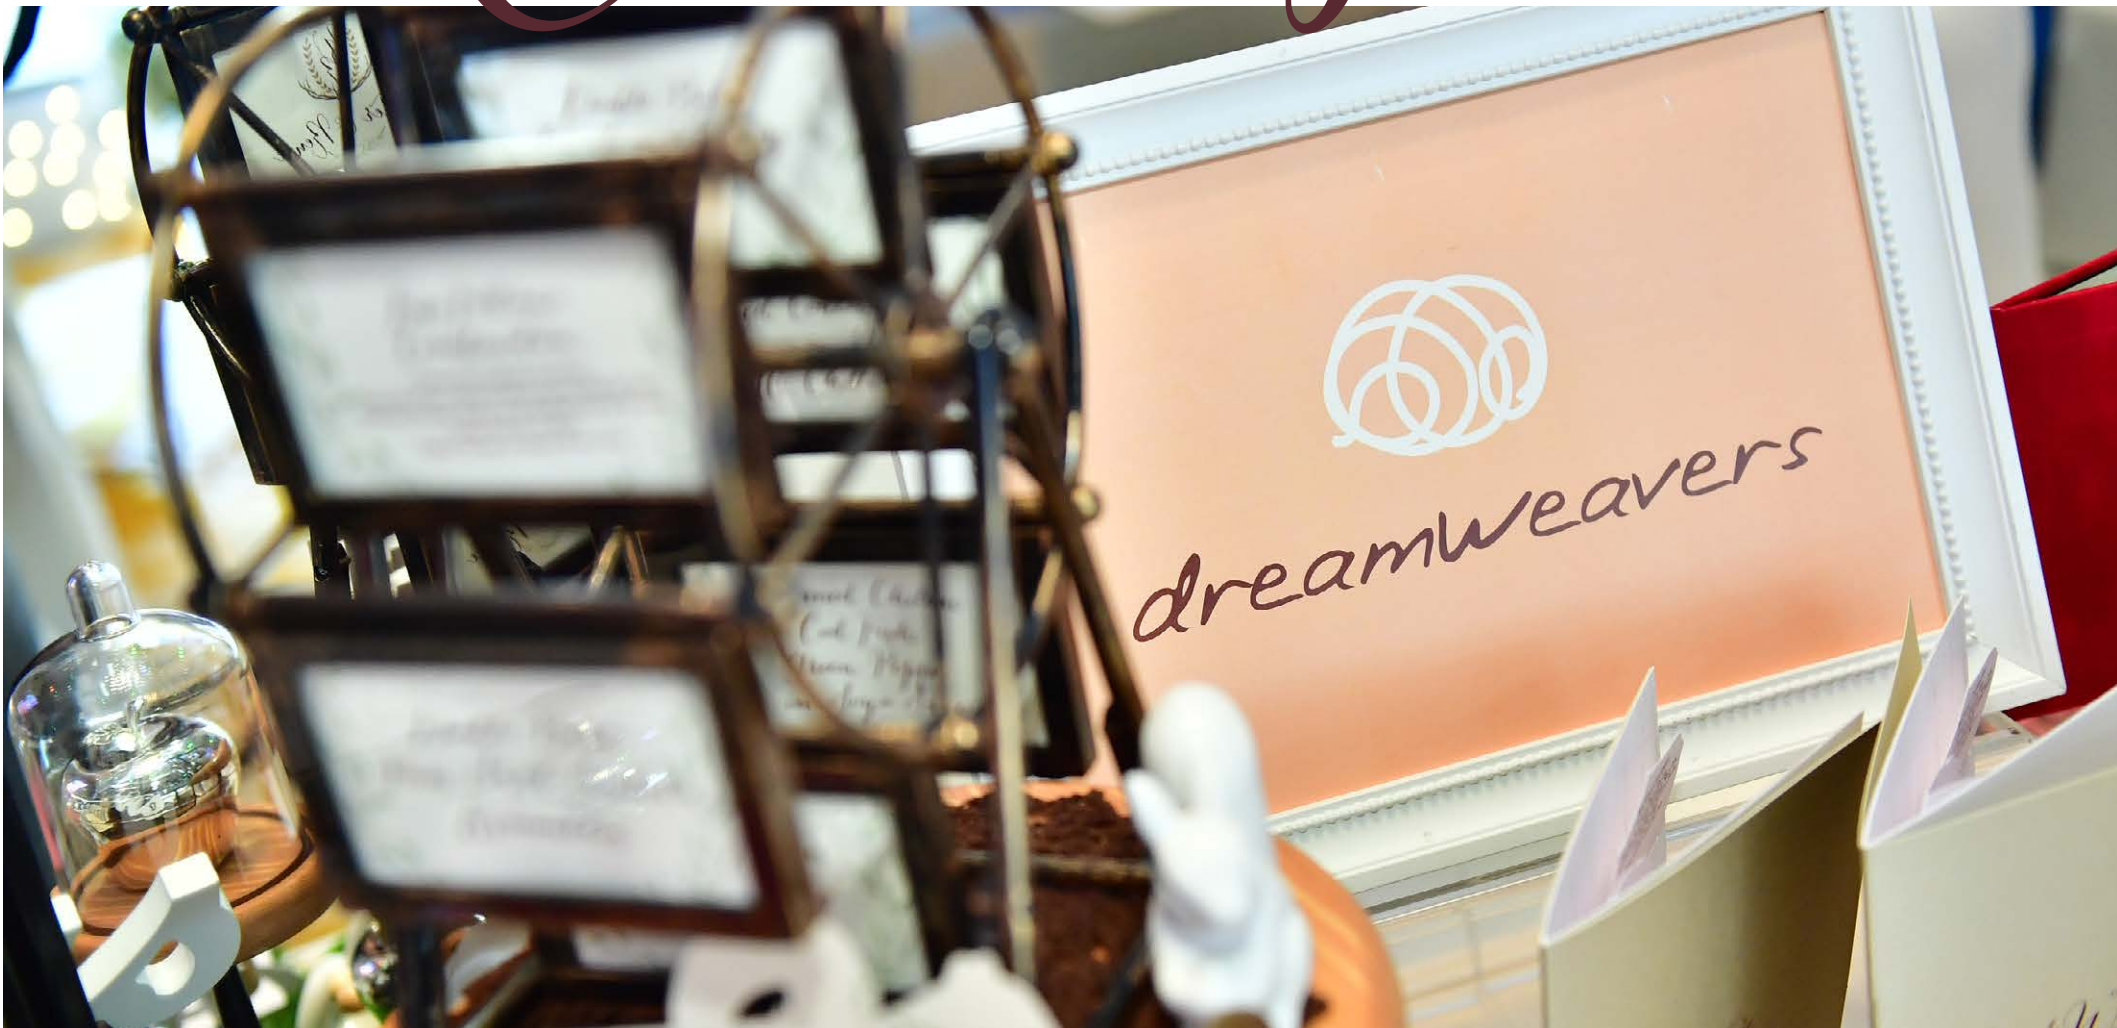

Catalogue

INVITATION SERIES

dreamweavers

dreamweavers