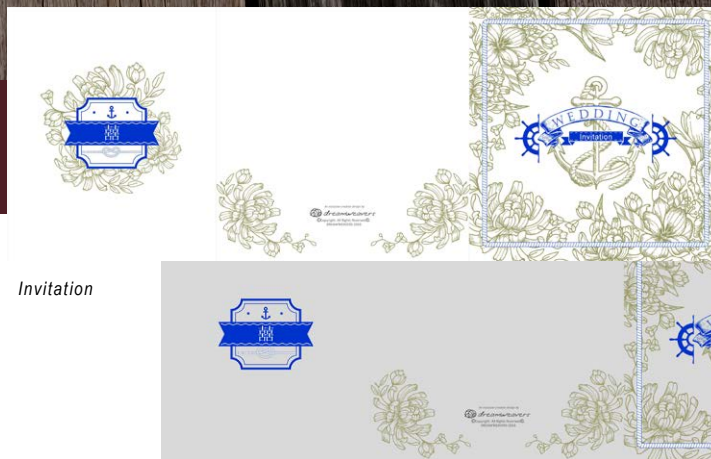

Mdm Butterfly

RED / GOLD

INVITATION SERIES

Nautical

WHITE / SILVER

Invitation

Menu Cover

DREAMWEAVERS // SINGAPORE