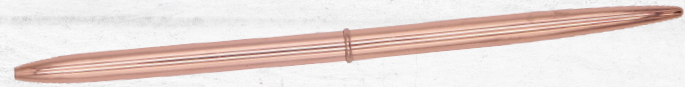

# Gift YOU THE BEST

MAKE YOUR DAY  
MORE MEANINGFUL

LEATHER COASTER  
ASSORTED COLOURS  
(1 PC PER GUEST)

LUGGAGE TAG  
ASSORTED COLOURS  
(1 PC PER GUEST)

CARD CASE

## FAVOURS

CUTLERY SET

ROSE GOLD PEN

HONEY JAR  
(1PC PER GUEST)

KEY BOTTLE OPENER