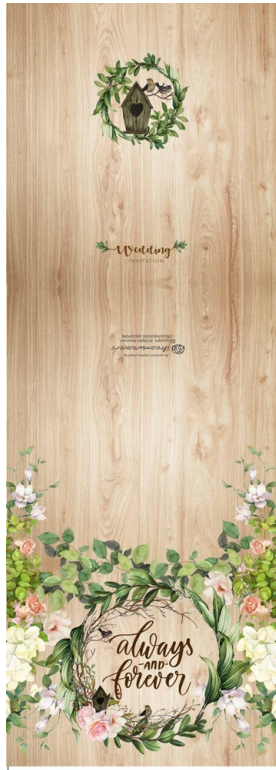

Rustic Romance

WHITE / BROWN

*An Exclusive Design For HALIA.

Invitation