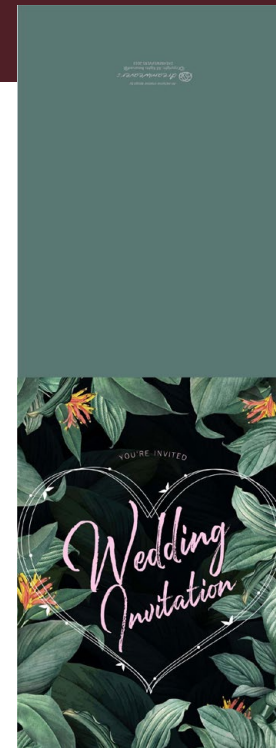

Invitation